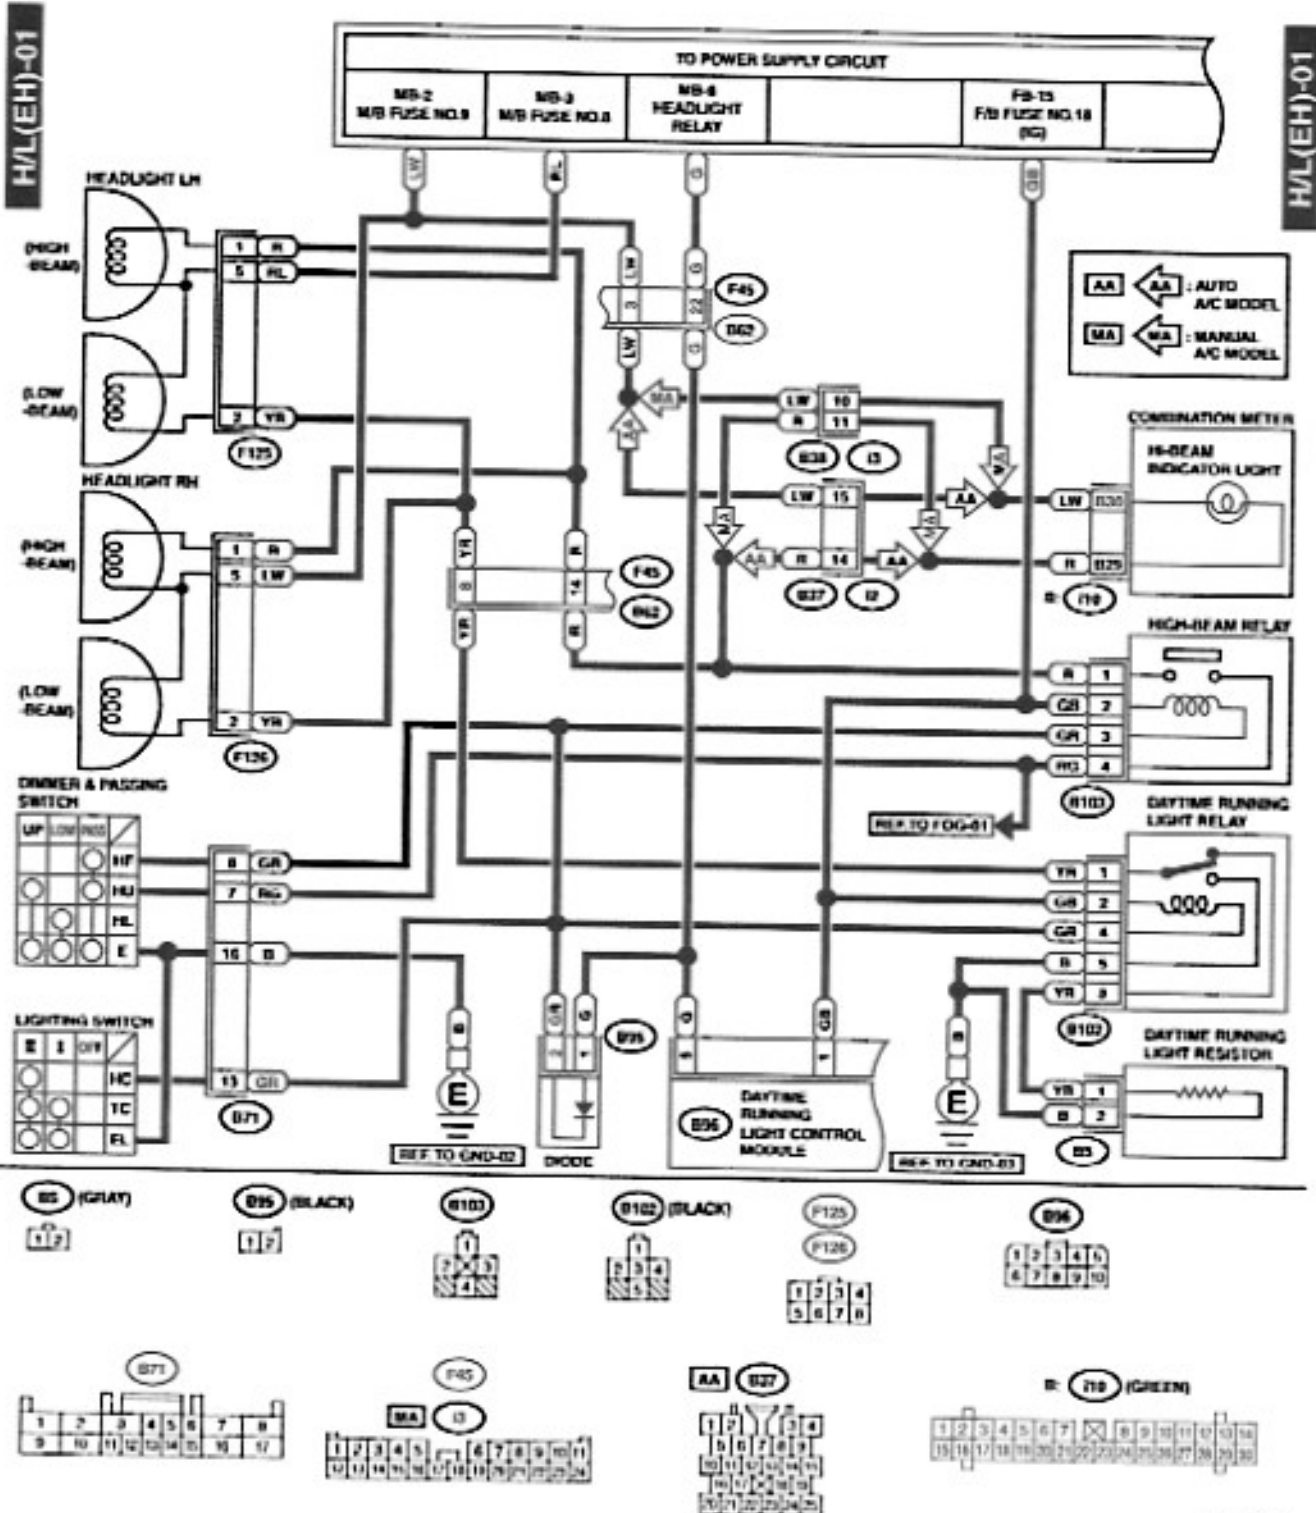

Headlight System

WIRING SYSTEM

19. Headlight System

A: WIRING DIAGRAM

1. MODEL WITHOUT HID

WI-08562